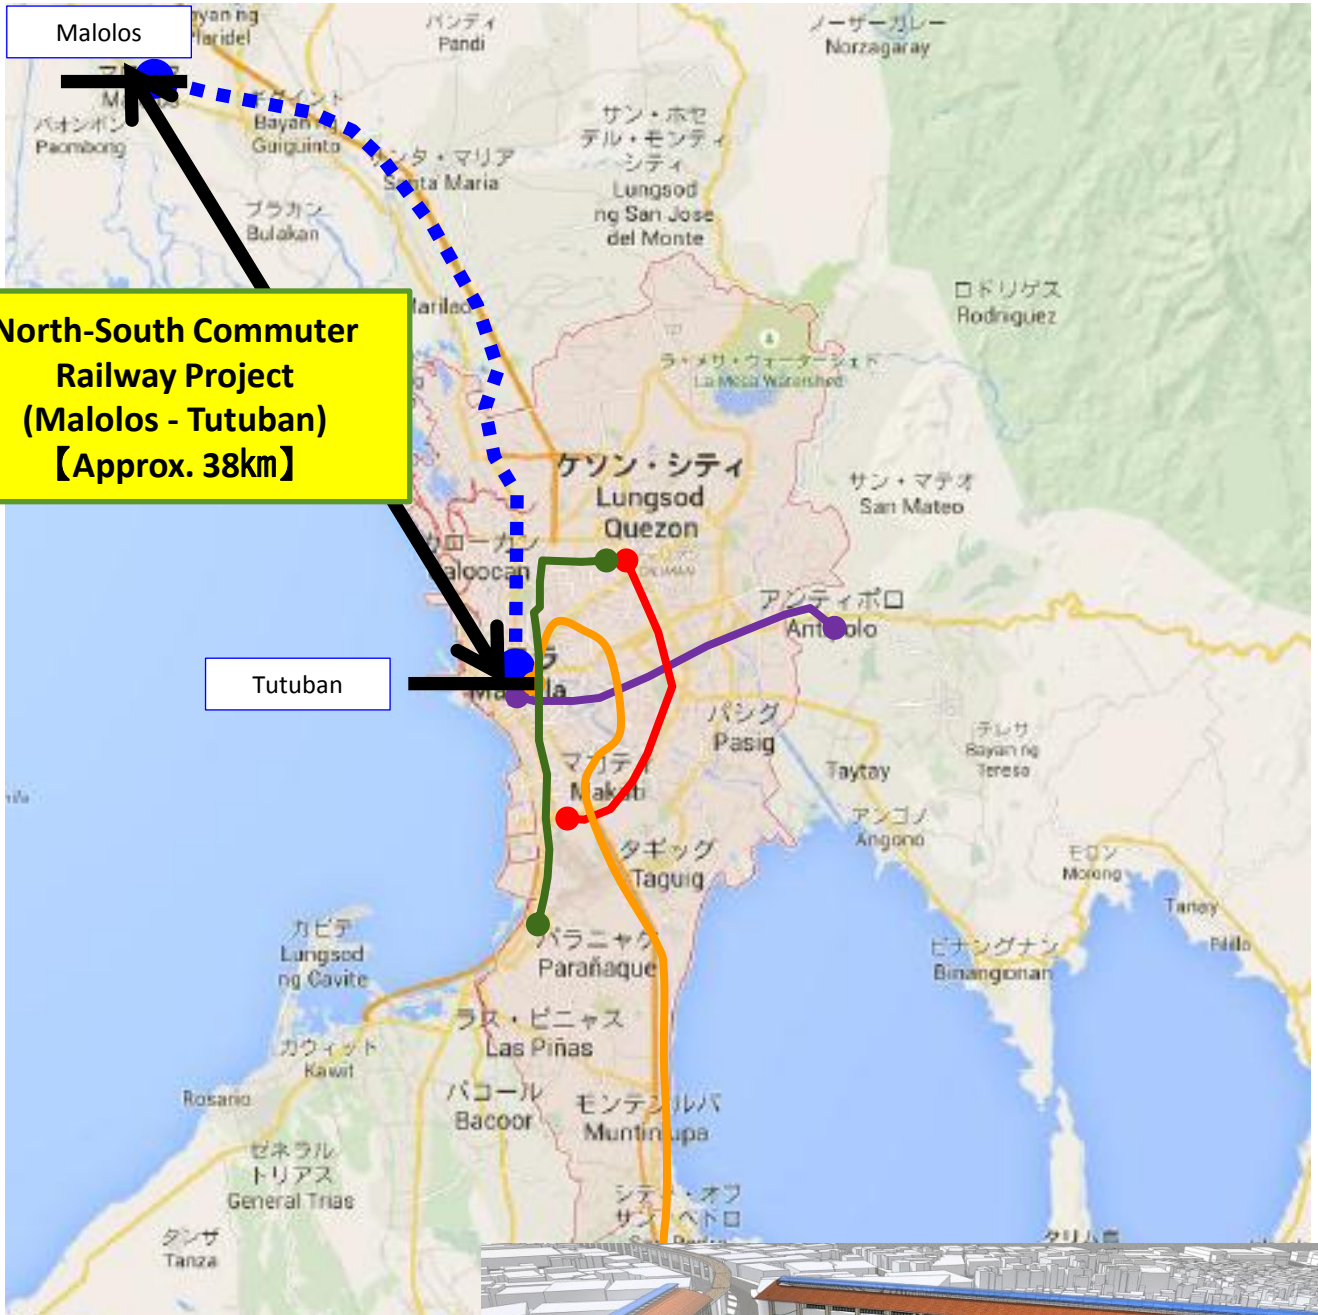

North-South Commuter Railway Project (Malolos - Tutuban)

**North-South Commuter
Railway Project
(Malolos - Tutuban)
【Approx. 38km】**

LEGEND

-  North-South Commuter Railway (Malolos - Tutuban)
-  LRT Line 1
-  LRT Line 2
-  MRT Line 3
-  PNR

Tutuban Station (Image)